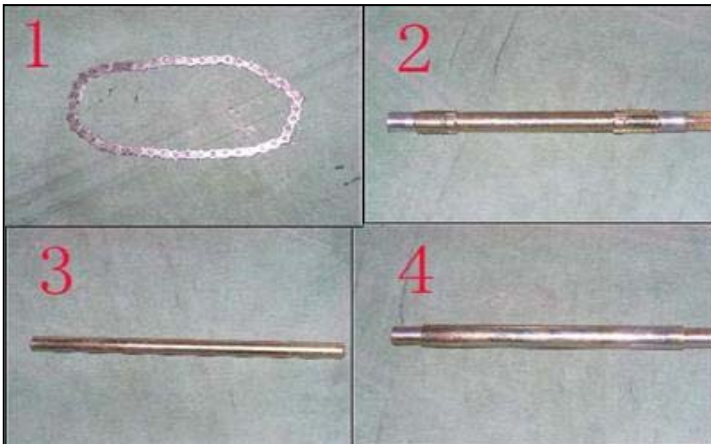

8.2 Steering link, bush, L&R Knuckle unit

NO ITEM	NO PIECES	DESCRIPTION	PRIX	NOTE
1	SM-027	Steering Link	39.99	
2	SM-028	Bushing for Steering Knuckle	4.99	
3	SM-031	L Steering Knuckle Unit	59.99	
4	SM-032	R Steering Knuckle Unit	59.99	

9. BRAKE ROCKER SET, PLATE, BLOCK, PIN

NO ITEM	NO PIECES	DESCRIPTION	PRIX	NOTE
1	SM-047	Cover	99.99	
2	SM-049-1	Copper Pin	3.99	
3	SM-049-2	Screw	3.99	
4	SM-024	Bracket Rocker Arm&Shaft&Brake Fixed Shaft	14.99	
5	SM-030	Conecting Plate for Suspension Arm	3.99	

10. BEARING WHEEL, BIG WHEEL, DRIVEN SPROCKET

NO ITEM	NO PIECES	DESCRIPTION	PRIX	NOTE
1	SM-045-1	Big Bearing Wheel	29.99	
2	SM-045-2	Small Bearing Wheel	29.99	
3	SM-046	Axis Cover for L&R Bearing Wheel	7.99	
4	SM-008-1	Big Wheel	19.99	
5	SM-008-2	Small Wheel	14.99	
6	SM-048	Driven Sprocket	39.99	

11. CHAIN, DRIVEN SHAFT, HANGER SHAFT, SMALL SHAFT

NO ITEM	NO PIECES	DESCRIPTION	PRIX	NOTE
1	SM-050	Chain	24.99	
2	SM-062	Driven Shaft	49.99	
3	SM-063	Hanger Shaft	39.99	
4	SM-064	Small Shaft	29.99	

12. CDI, HIGH VOLTAGE WIRE ASSY, RELAY & REGULATORS