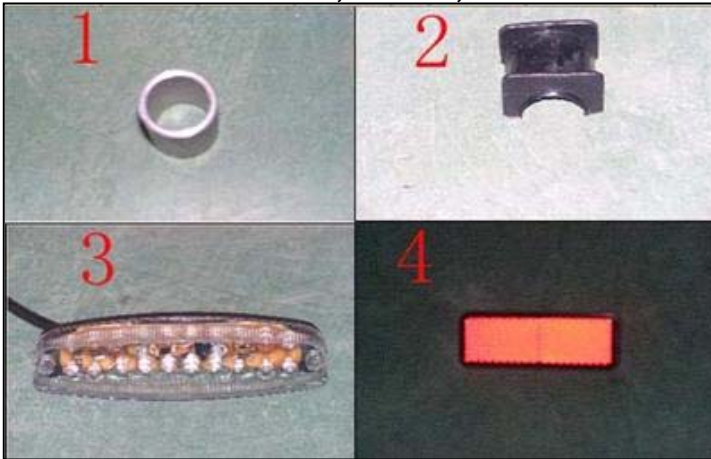

15. BIG WHEEL BUSHING, SLEEVE, REAR LIGHT & REFLECTORS

NO ITEM	NO PIECES	DESCRIPTION	PRIX	NOTE
1	SM-009	Big Wheel Bushing	5.99	
2	SM-012	Sleeve	5.99	
3	SM-014	Rear Light	39.99	
4	SM-016	Reflector	3.99