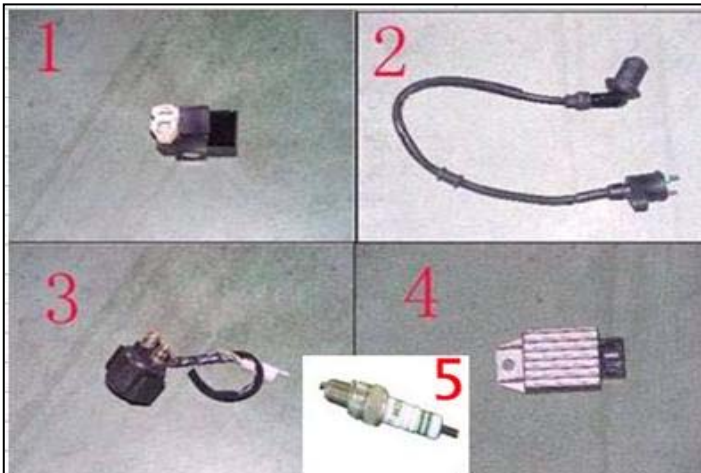

9. BRAKE ROCKER SET, PLATE, BLOCK, PIN

NO ITEM	NO PIECES	DESCRIPTION	PRIX	NOTE
1	SM-047	Cover	99.99	
2	SM-049-1	Copper Pin	3.99	
3	SM-049-2	Screw	3.99	
4	SM-024	Bracket Rocker Arm&Shaft&Brake Fixed Shaft	14.99	
5	SM-030	Conecting Plate for Suspension Arm	3.99	

10. BEARING WHEEL, BIG WHEEL, DRIVEN SPROCKET

NO ITEM	NO PIECES	DESCRIPTION	PRIX	NOTE
1	SM-045-1	Big Bearing Wheel	29.99	
2	SM-045-2	Small Bearing Wheel	29.99	
3	SM-046	Axis Cover for L&R Bearing Wheel	7.99	
4	SM-008-1	Big Wheel	19.99	
5	SM-008-2	Small Wheel	14.99	
6	SM-048	Driven Sprocket	39.99	

11. CHAIN, DRIVEN SHAFT, HANGER SHAFT, SMALL SHAFT

NO ITEM	NO PIECES	DESCRIPTION	PRIX	NOTE
1	SM-050	Chain	24.99	
2	SM-062	Driven Shaft	49.99	
3	SM-063	Hanger Shaft	39.99	
4	SM-064	Small Shaft	29.99	

12. CDI, HIGH VOLTAGE WIRE ASSY, RELAY & REGULATORS