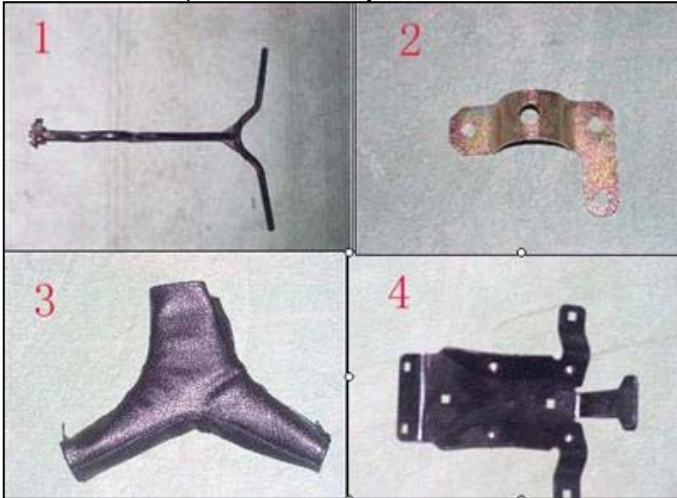

8. STEERING SYSTEM

8.1 Handlebar, Bracket & Cap

NO ITEM	NO PIECES	DESCRIPTION	PRIX	NOTE
1	SM-17	Handle Bar	69.99	
2	SM-018	Bracket for Handle Bar	2.99	
3	SM-019	Cap Of Handle Bar	29.99	
4	SM-021	Bracket for Handle Bar	14.99