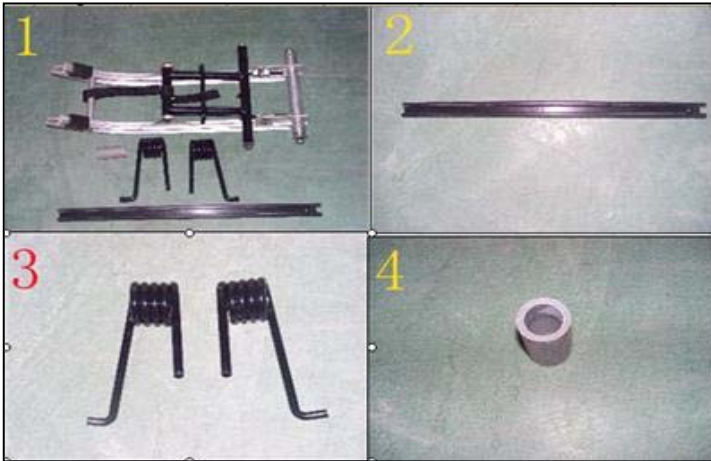

2. COVER & FENDERS

NO ITEM	NO PIECES	DESCRIPTION	PRIX	NOTE
1	SM-001-1	Front Cover	99.99	
2	SM-002-2	Rear Cover	99.99	
3	SM-003-3	Bottom Cover	99.99	
4	SM-004-4	Rear Plastic Rubber	49.99	

3. FRAME

NO ITEM	NO PIECES	DESCRIPTION	PRIX	NOTE
1	SM-033	Frame	399.99	
2	SM-034	Engine Hanger	99.99	
3	SM-035	Guide Rail Bracket	199.99	
4	SM-037	L&R Front Bracket	19.99	

4. GUIDE RAIL BRACKET

NO ITEM	NO PIECES	DESCRIPTION	PRIX	NOTE
1	SM-010	Rail Slider assembly	99.99	
2	SM-011	Rail Slider	29.99	
3	SM-036	Spring	14.99	
4	SM-039	Bushing	7.99	

5. RAIL SLIDER, SKIBOARD

NO ITEM	NO PIECES	DESCRIPTION	PRIX	NOTE
1	SM-010-1	Rail Slider	13.99	
2	SM-010-2	Skiboard	49.99	
3	SM-010-3	Connecting Plate	3.99	
4	SM-010-4	Connecting Bushing	3.99	

6. ENGINE COVER AND BRACKET

NO ITEM	NO PIECES	DESCRIPTION	PRIX	NOTE
1	SM-041	Upper Cover Of Engine	49.99	
2	SM-042	Conecting Plate	14.99	
3	SM-043	L&R Cover of Engine	29.99	
4	SM-044	Fixing Plate	29.99	

9. BRAKE ROCKER SET, PLATE, BLOCK, PIN

NO ITEM	NO PIECES	DESCRIPTION	PRIX	NOTE
1	SM-047	Cover	99.99	
2	SM-049-1	Copper Pin	3.99	
3	SM-049-2	Screw	3.99	
4	SM-024	Bracket Rocker Arm&Shaft&Brake Fixed Shaft	14.99	
5	SM-030	Conecting Plate for Suspension Arm	3.99	