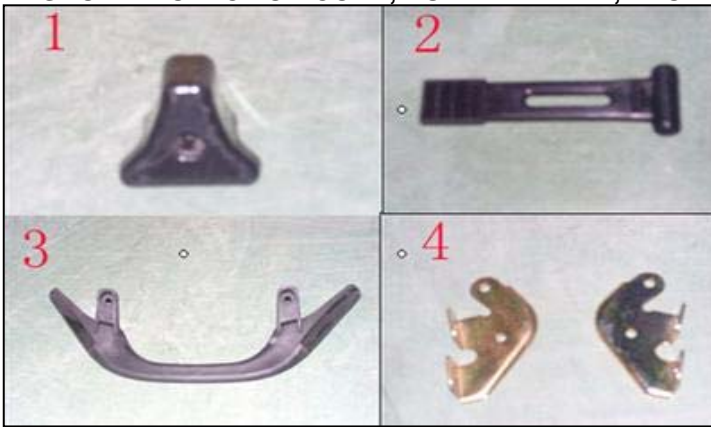

7. SNOW PROTECTION CONE, RUBBER LEVER, FRONT BUMPER

NO ITEM	NO PIECES	DESCRIPTION	PRIX	NOTE
1	SM-005	Snow Protection Cone	11.99	
2	SM-026	Rubber Lever	7.99	
3	SM-006	Front Bumper	39.99	
4	SM-038	L&R Bracket for Front Cover	9.99