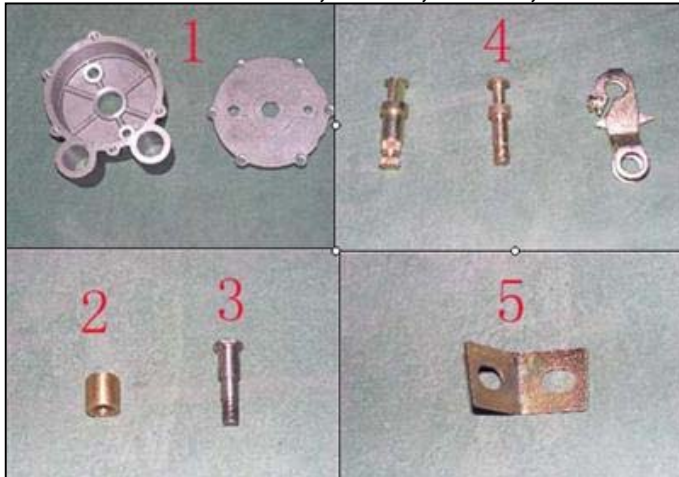

8. STEERING SYSTEM

8.1 Handlebar, Bracket & Cap

NO ITEM	NO PIECES	DESCRIPTION	PRIX	NOTE
1	SM-17	Handle Bar	69.99	
2	SM-018	Bracket for Handle Bar	2.99	
3	SM-019	Cap Of Handle Bar	29.99	
4	SM-021	Bracket for Handle Bar	14.99	

8.2 Steering link, bush, L&R Knuckle unit

NO ITEM	NO PIECES	DESCRIPTION	PRIX	NOTE
1	SM-027	Steering Link	39.99	
2	SM-028	Bushing for Steering Knuckle	4.99	
3	SM-031	L Steering Knuckle Unit	59.99	
4	SM-032	R Steering Knuckle Unit	59.99	

9. BRAKE ROCKER SET, PLATE, BLOCK, PIN

NO ITEM	NO PIECES	DESCRIPTION	PRIX	NOTE
1	SM-047	Cover	99.99	
2	SM-049-1	Copper Pin	3.99	
3	SM-049-2	Screw	3.99	
4	SM-024	Bracket Rocker Arm&Shaft&Brake Fixed Shaft	14.99	
5	SM-030	Conecting Plate for Suspension Arm	3.99	