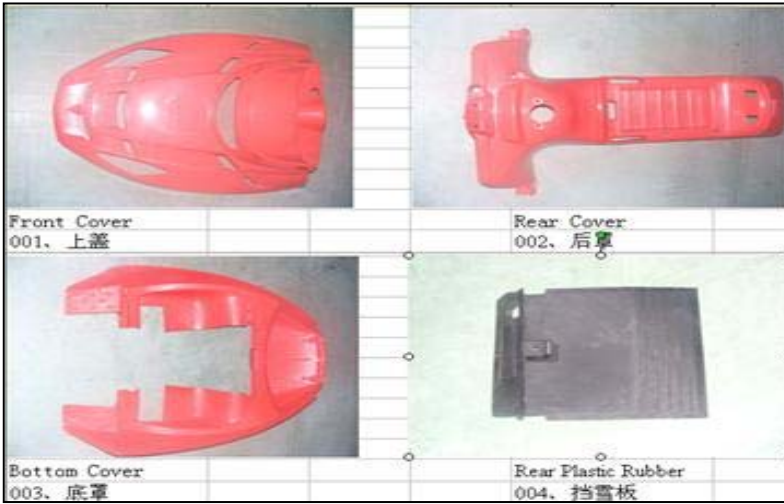

NORDIK MOTOR CANADA

CATALOGUE DE PIÈCES

MOTONEIGE NKm 125

* LES PRIX SONT SUJET À VARIATION

1. SNOWMOBILE CONFIGURATION

NO ITEM	NO PIECES	DESCRIPTION	PRIX	NOTE
1	SM-010	Rail Slider Assembly	99.99	
2	SM-015	Left and Right Turning Light	39.99	
3	SM-013	Front Light Assembly	29.99	
4	SM-007	Windscreen	49.99	
5	SM-025	L SwitchUnit	29.99	
6	SM-020	Grip	7.99	
7	SM-061	Seat Unit	69.99	
8	SM-022	Left Brake Lever	13.99	
9	SM-059	Track	379.99	
10	SM-029	Suspension Arm	39.99	
11	SM-040	Absorber	34.99	

2. COVER & FENDERS

NO ITEM	NO PIECES	DESCRIPTION	PRIX	NOTE
1	SM-001-1	Front Cover	99.99	
2	SM-002-2	Rear Cover	99.99	
3	SM-003-3	Bottom Cover	99.99	
4	SM-004-4	Rear Plastic Rubber	49.99	

3. FRAME

NO ITEM	NO PIECES	DESCRIPTION	PRIX	NOTE
1	SM-033	Frame	399.99	
2	SM-034	Engine Hanger	99.99	
3	SM-035	Guide Rail Bracket	199.99	
4	SM-037	L&R Front Bracket	19.99	