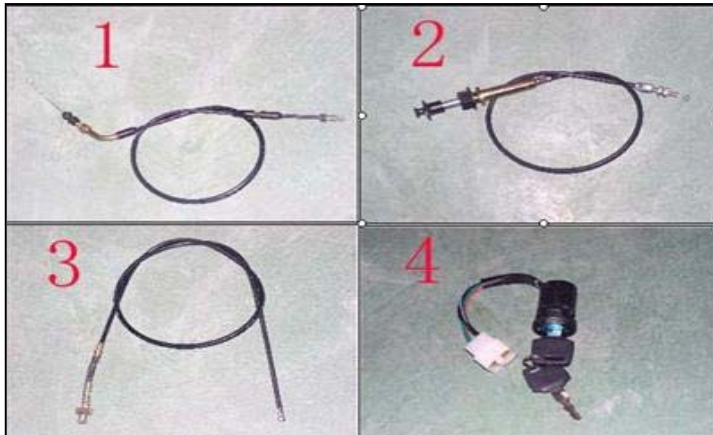

10. BEARING WHEEL, BIG WHEEL, DRIVEN SPROCKET

NO ITEM	NO PIECES	DESCRIPTION	PRIX	NOTE
1	SM-045-1	Big Bearing Wheel	29.99	
2	SM-045-2	Small Bearing Wheel	29.99	
3	SM-046	Axis Cover for L&R Bearing Wheel	7.99	
4	SM-008-1	Big Wheel	19.99	
5	SM-008-2	Small Wheel	14.99	
6	SM-048	Driven Sprocket	39.99	

11. CHAIN, DRIVEN SHAFT, HANGER SHAFT, SMALL SHAFT

NO ITEM	NO PIECES	DESCRIPTION	PRIX	NOTE
1	SM-050	Chain	24.99	
2	SM-062	Driven Shaft	49.99	
3	SM-063	Hanger Shaft	39.99	
4	SM-064	Small Shaft	29.99	

12. CDI, HIGH VOLTAGE WIRE ASSY, RELAY & REGULATORS

NO ITEM	NO PIECES	DESCRIPTION	PRIX	NOTE
1	SM-051	CDI	69.99	
2	SM-052	High Voltage Wire Assy	39.99	
3	SM-053	Relay	49.99	
4	SM-054	Regulator	49.99	
5	SM-074	Spark Plug	8.99	

13. CABLES OF ACC., THROTTLE, BRAKE & IGNITION LOCK