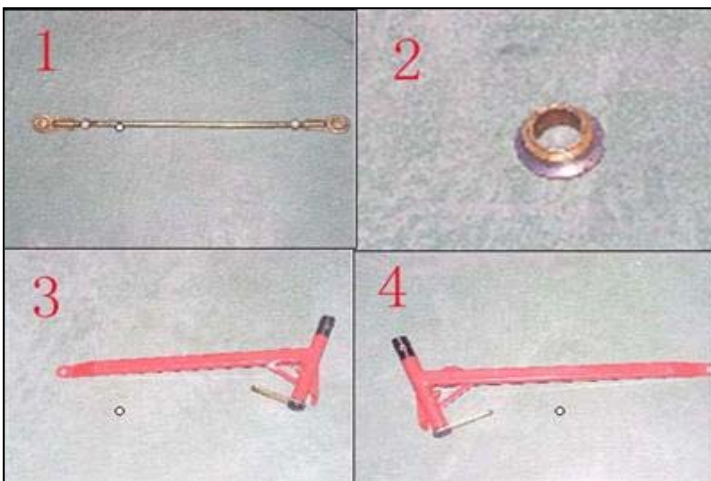

8.2 Steering link, bush, L&R Knuckle unit

NO ITEM	NO PIECES	DESCRIPTION	PRIX	NOTE
1	SM-027	Steering Link	39.99	
2	SM-028	Bushing for Steering Knuckle	4.99	
3	SM-031	L Steering Knuckle Unit	59.99	
4	SM-032	R Steering Knuckle Unit	59.99